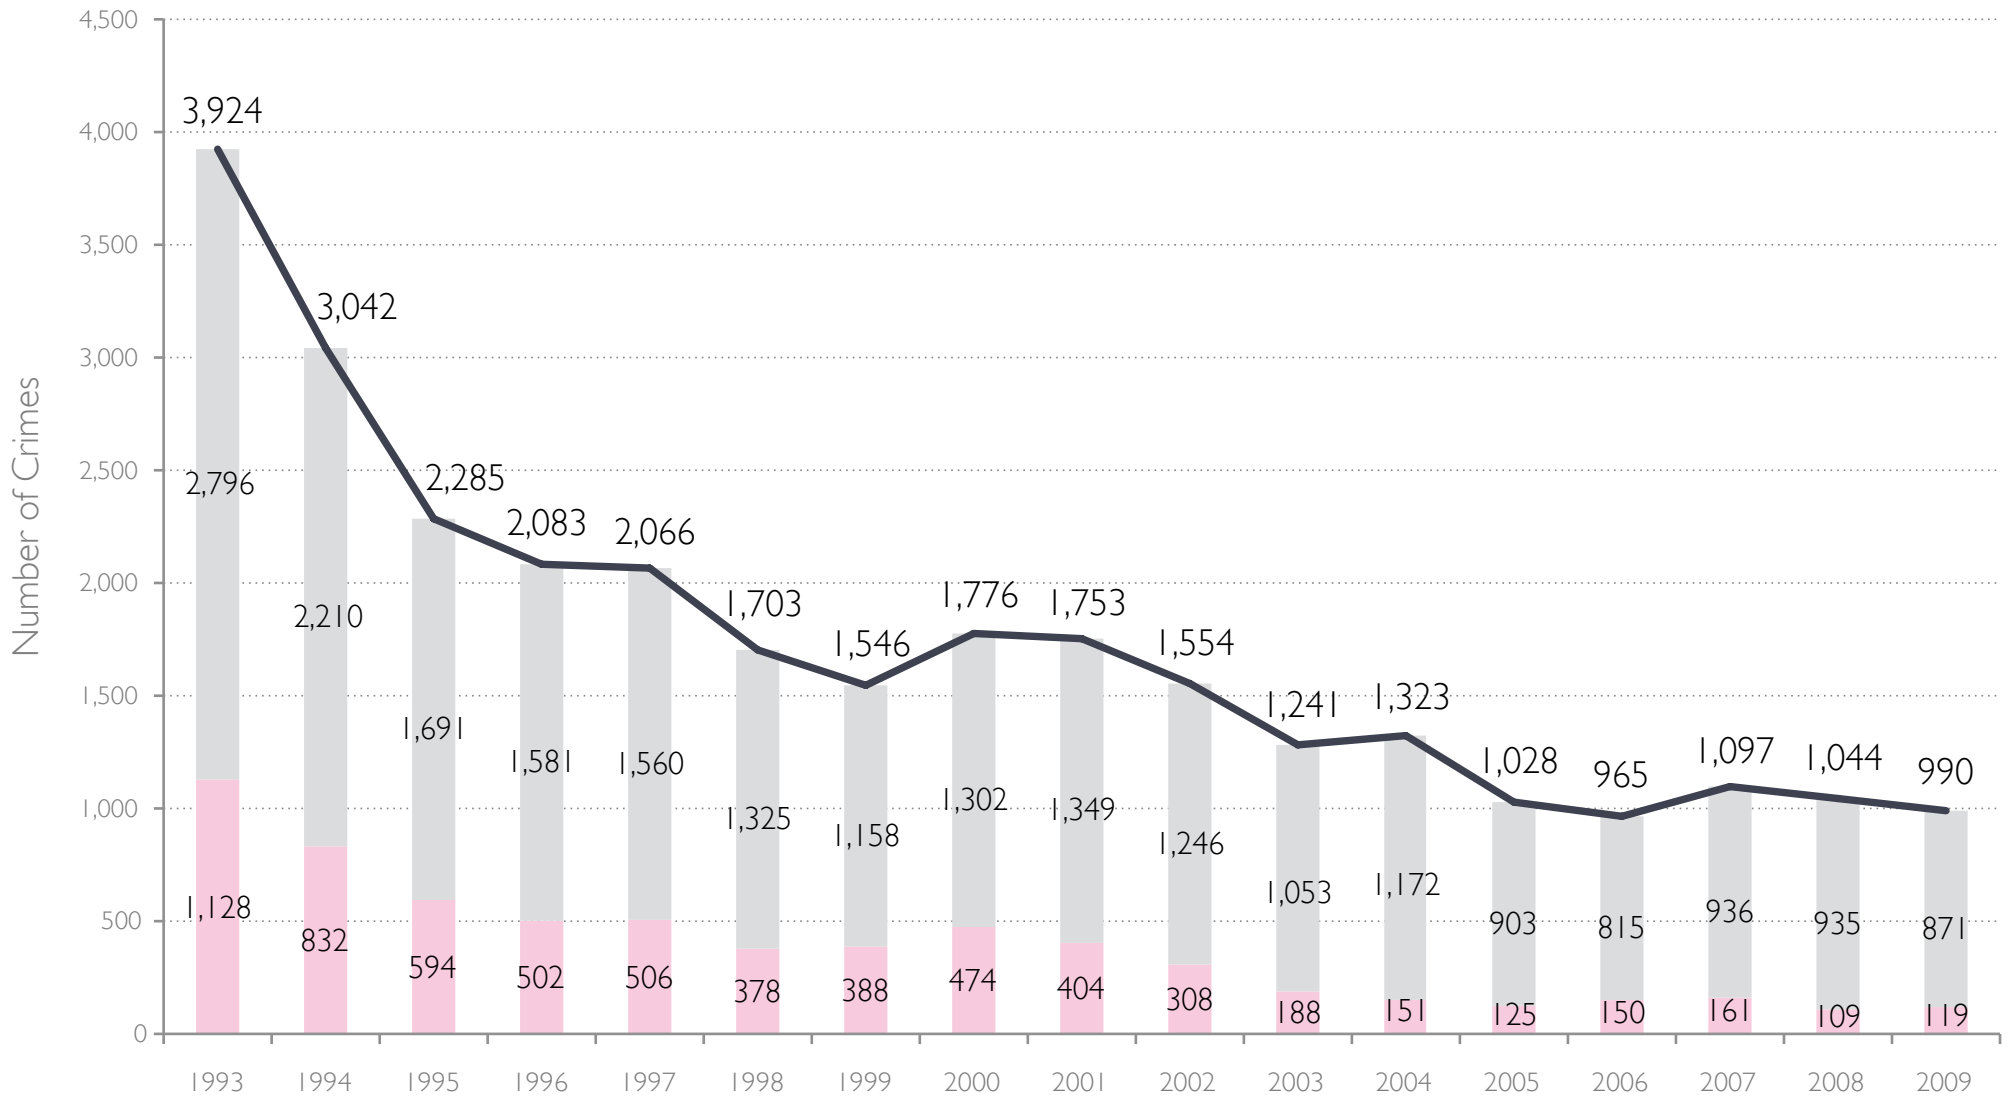

CRIME IN TIMES SQUARE

ANNUAL TOTALS, 1993-2009

Source: NYPD Midtown South and Midtown North
 Violent crime includes assault, robbery, rape and murder