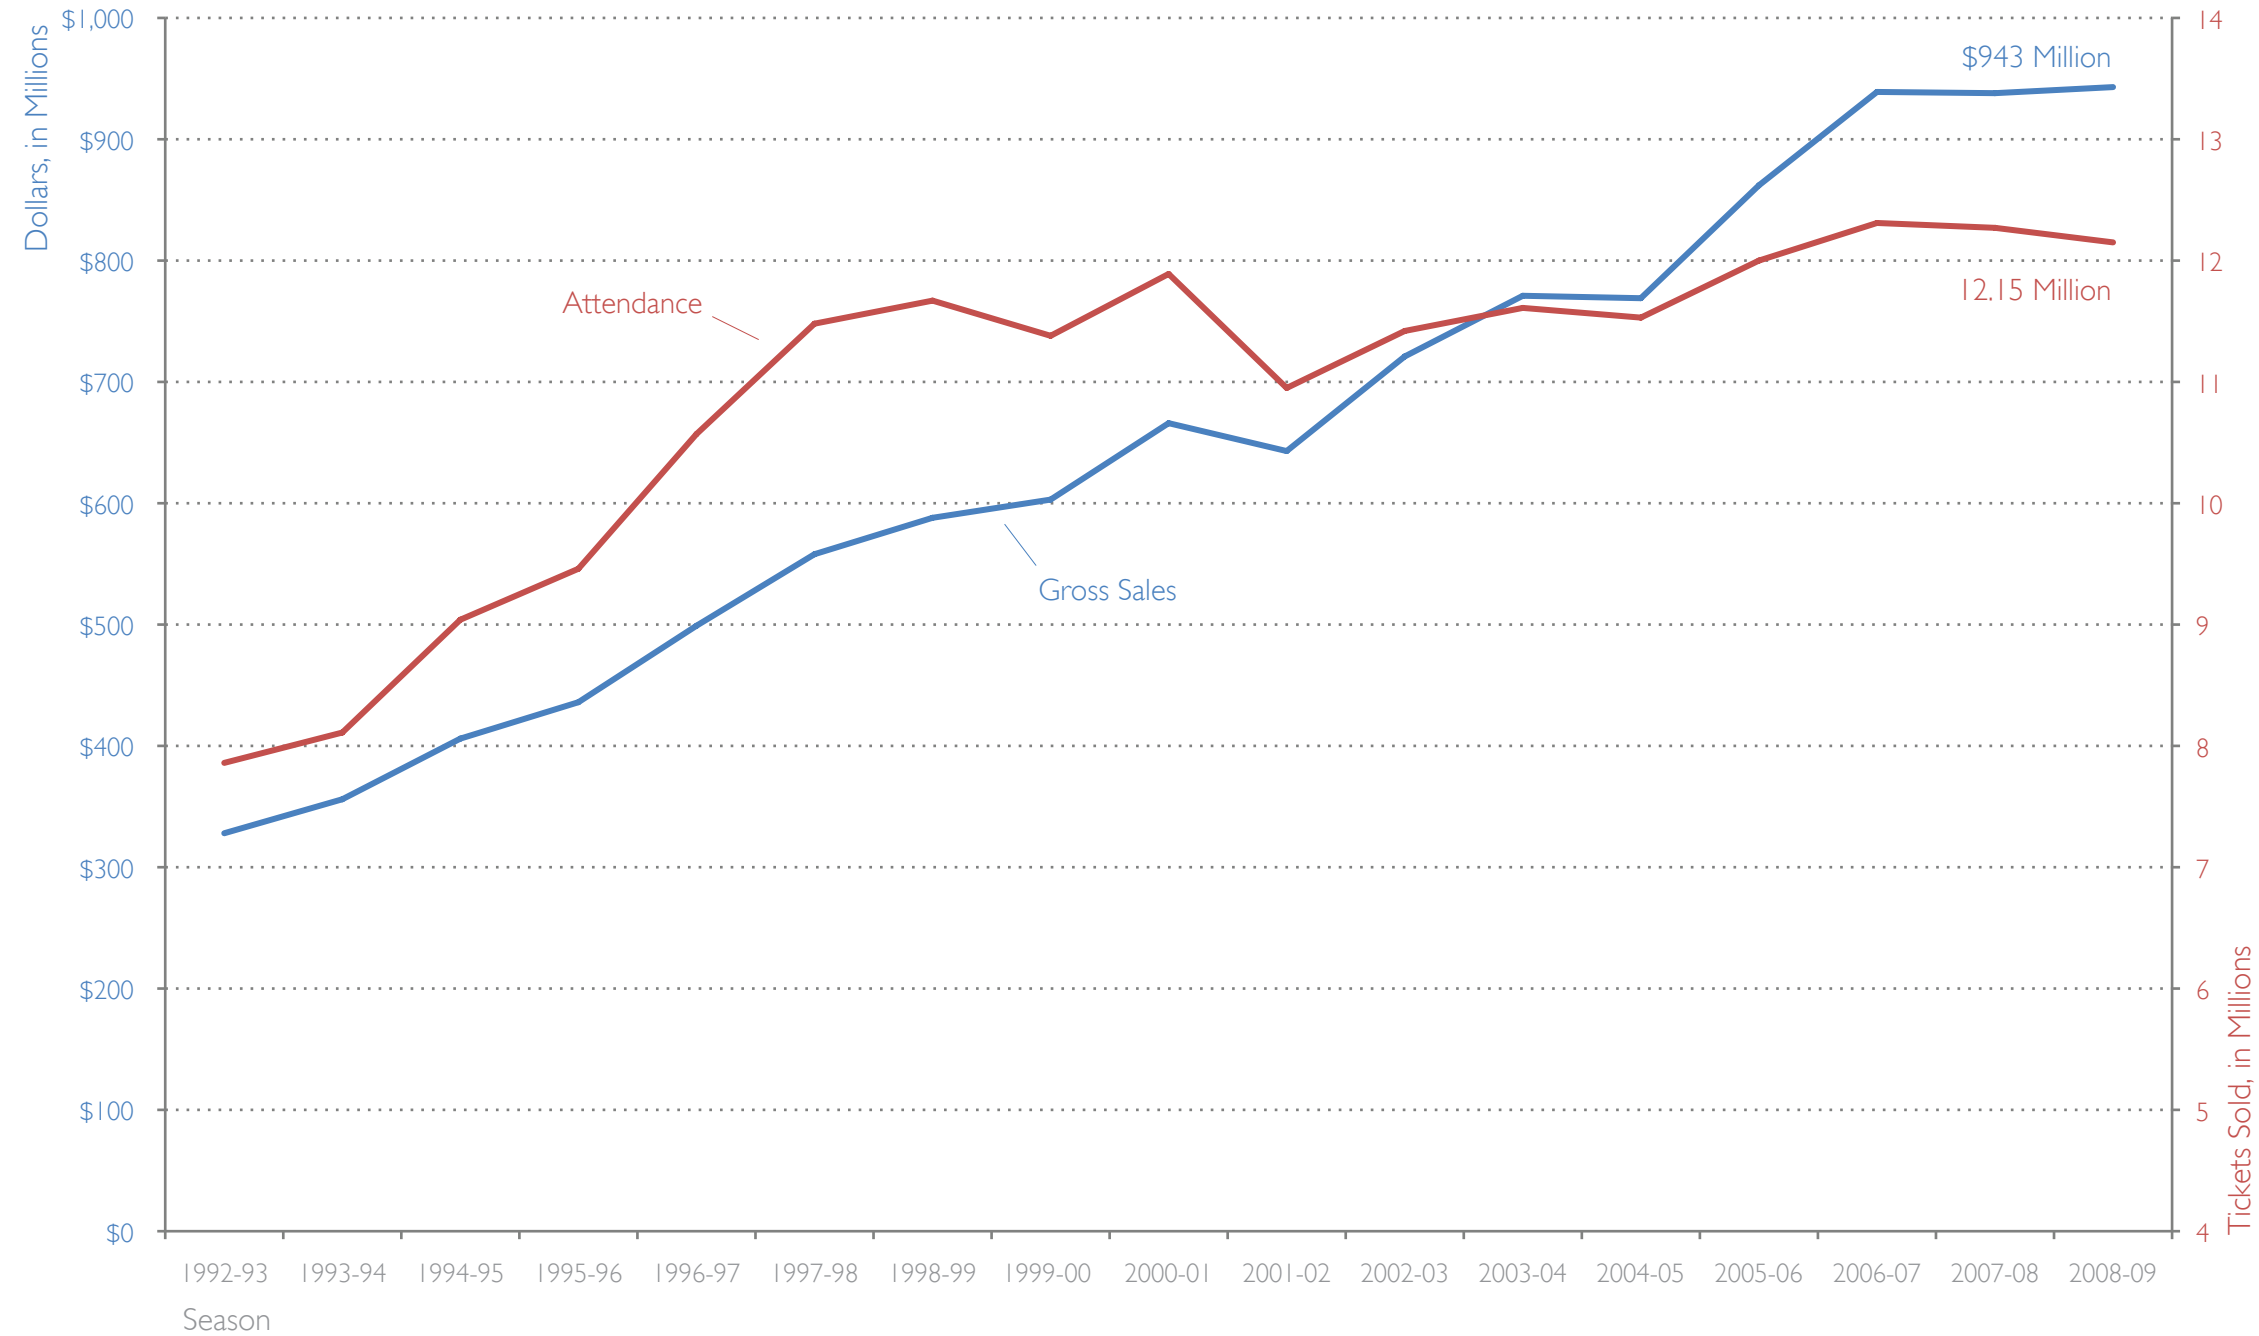

BROADWAY GROSS AND ATTENDANCE

SEASONAL FIGURES, 1992-2009

Source: The Broadway League
All figures in millions