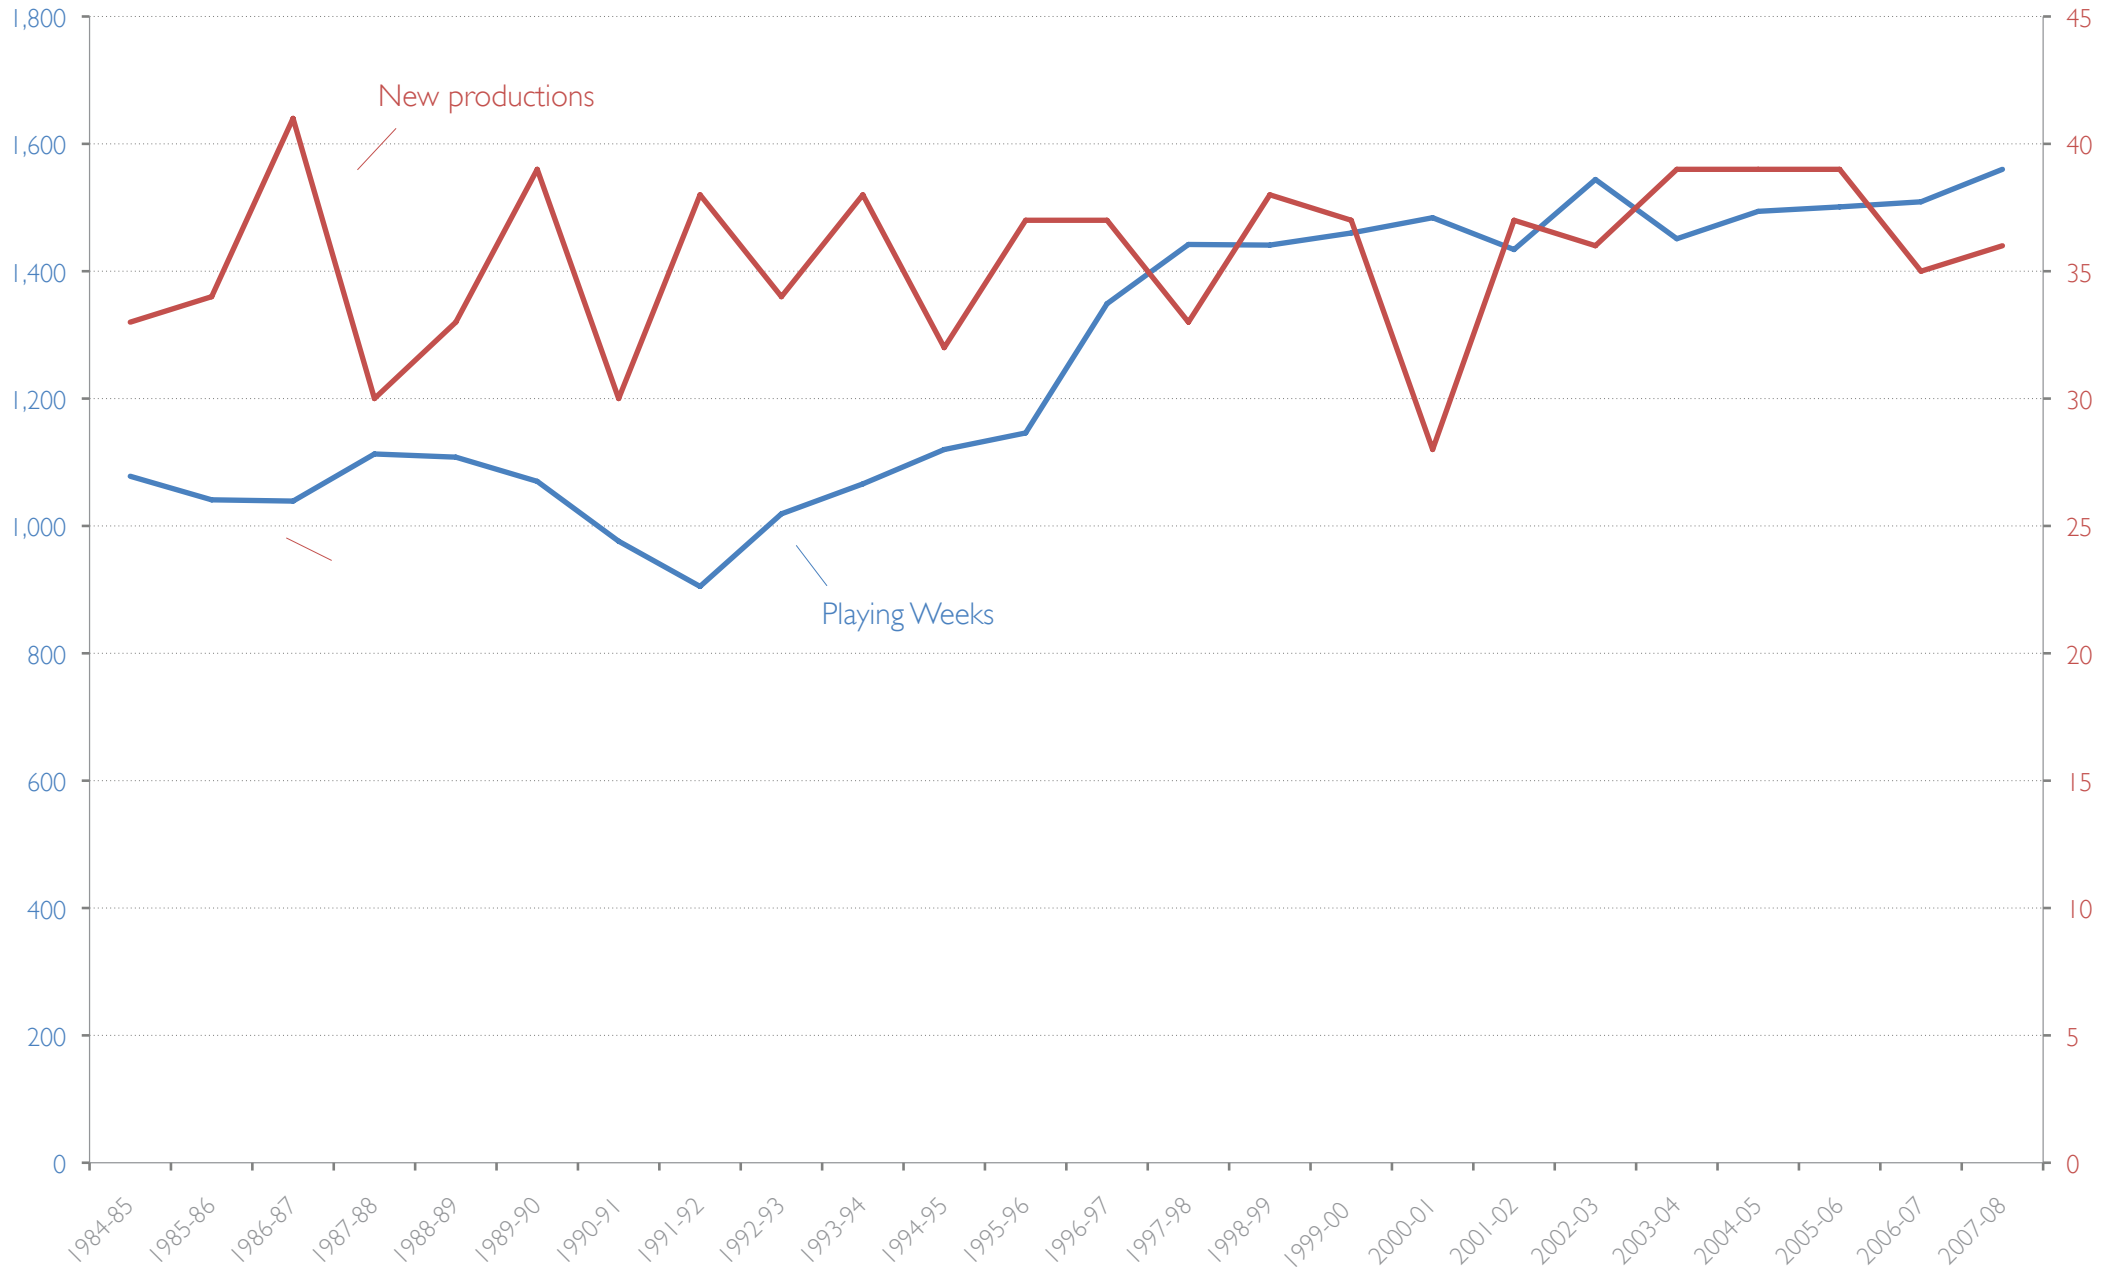

BROADWAY PRODUCTIVITY

ANNUAL FIGURES, 1984-2008

Source: The Broadway League

Playing Weeks are calculated by counting the number of weeks during which each show performed in a given year, and then adding up each show's subtotal to determine the overall number of weeks of performance logged by all shows.