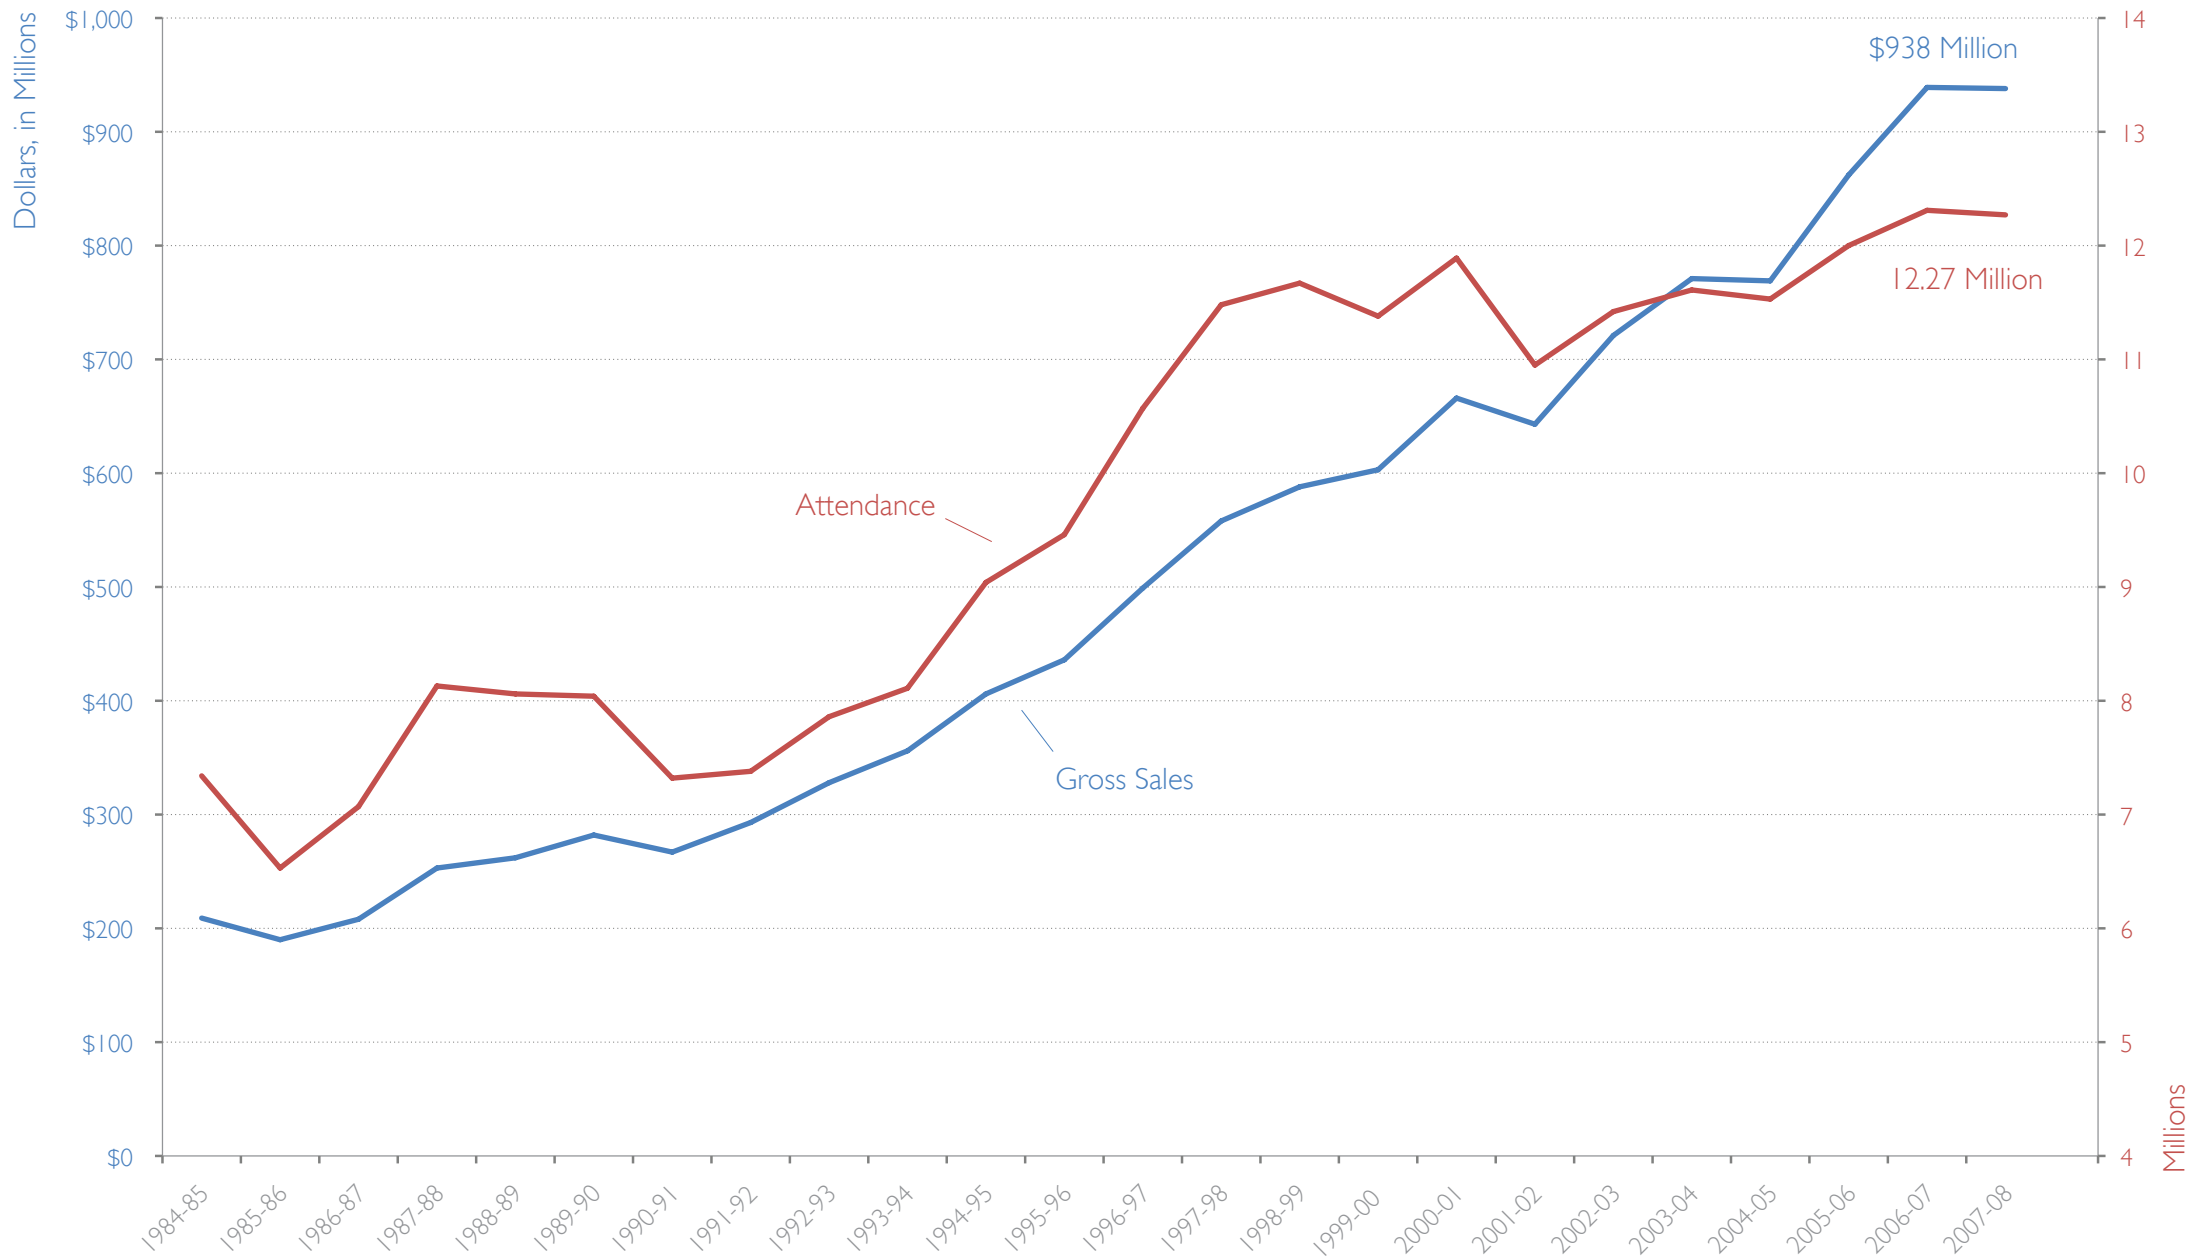

BROADWAY GROSS AND ATTENDANCE

ANNUAL FIGURES, 1984-2008

Source: The Broadway League