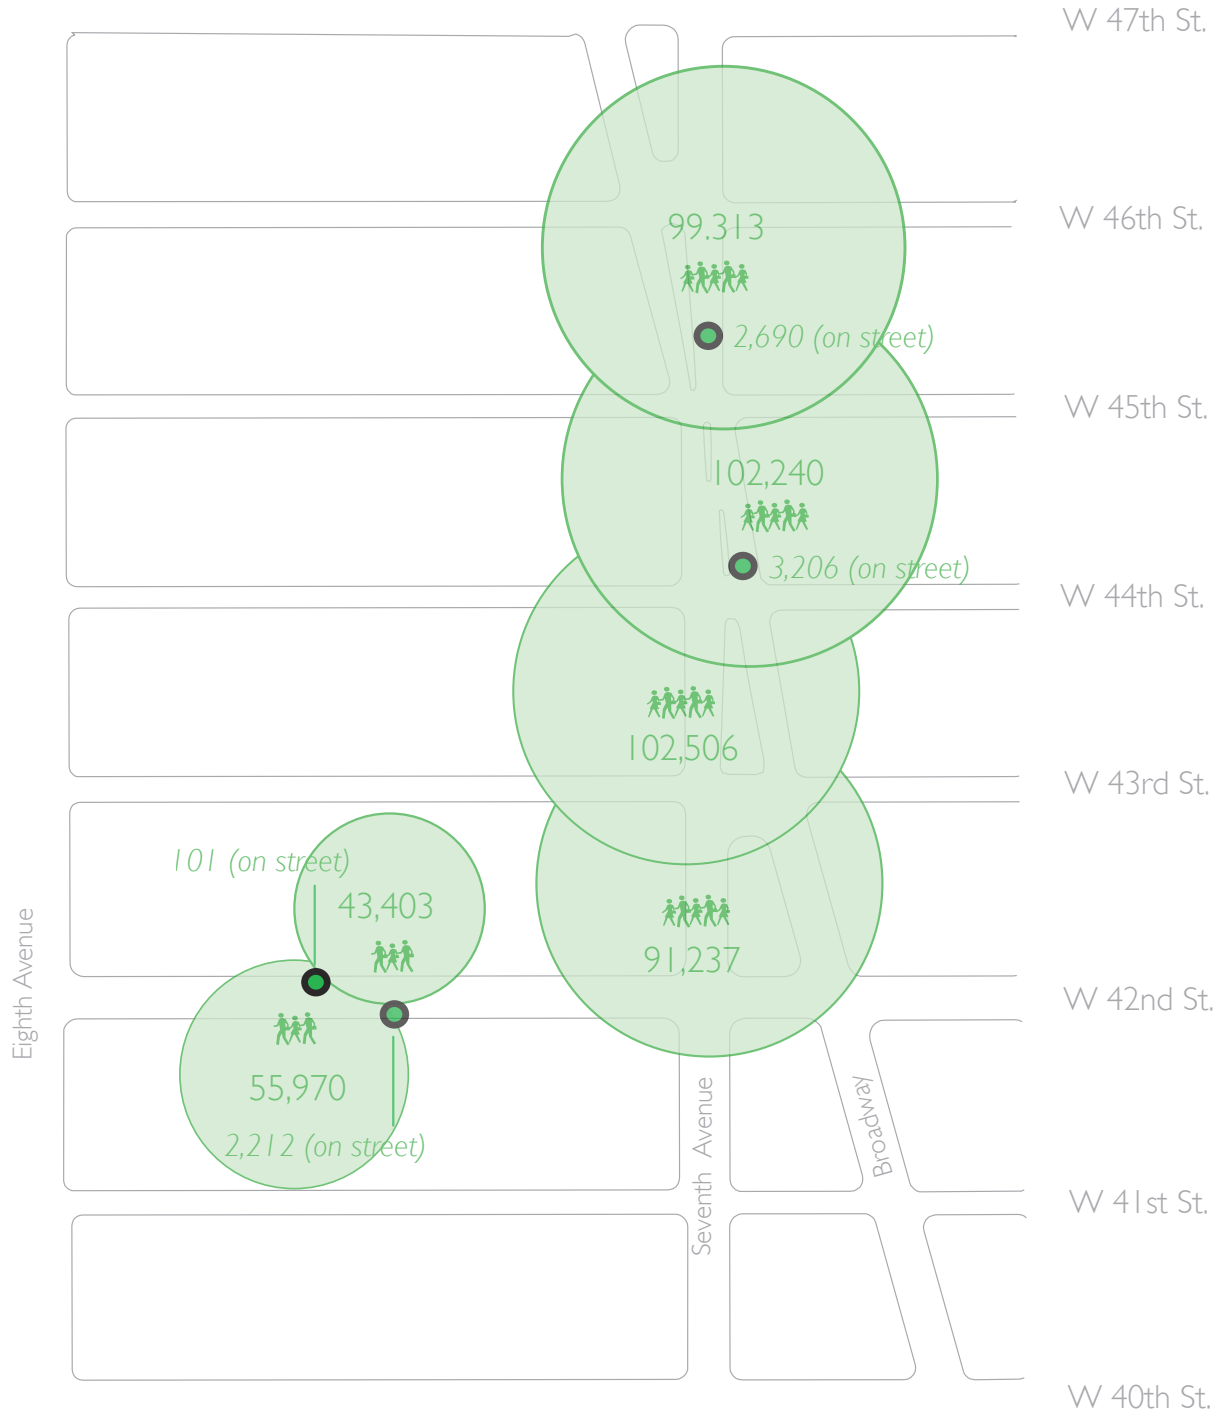

PEDESTRIANS

2008 WINTER PEDESTRIAN COUNTS

TUESDAY, DECEMBER 23, 2008: 8:30 AM - MIDNIGHT

Source: Philip Habib & Associates

-  Pedestrian Count on Sidewalk
-  Pedestrian Count on Street