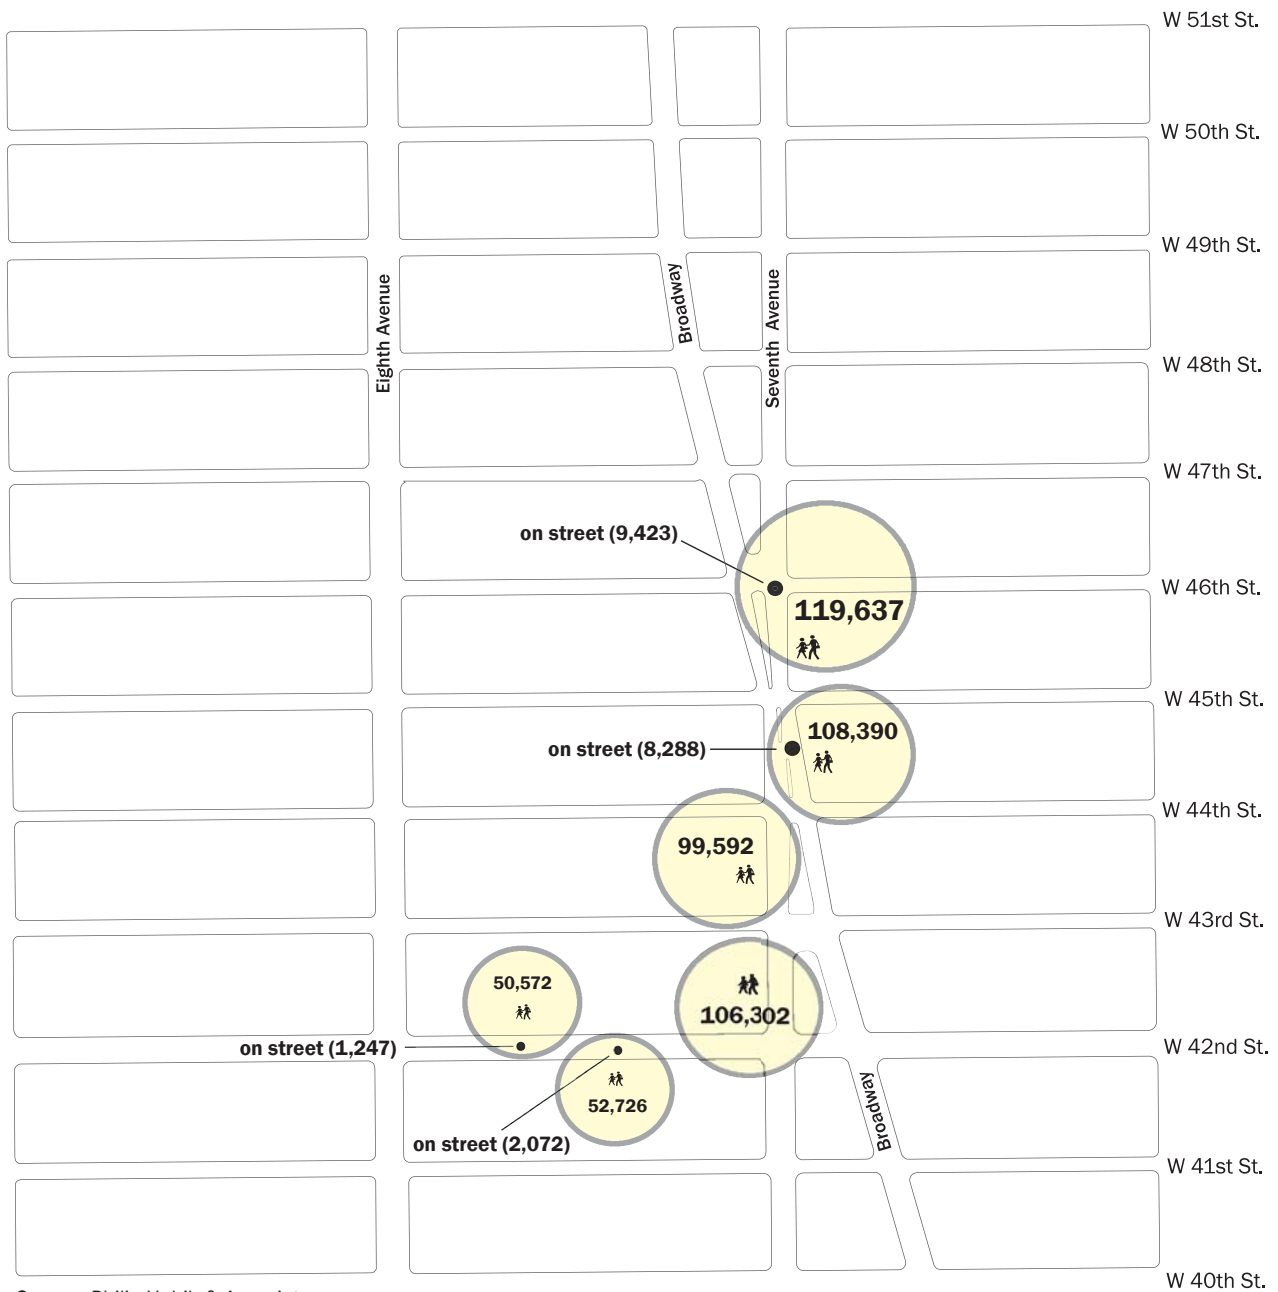

PEDESTRIANS

SAMPLE DAILY PEDESTRIAN COUNTS: WINTER 2006 SATURDAY, DECEMBER 23

Source: Philip Habib & Associates

- Pedestrian Count on Sidewalk
- Pedestrian Count on Street